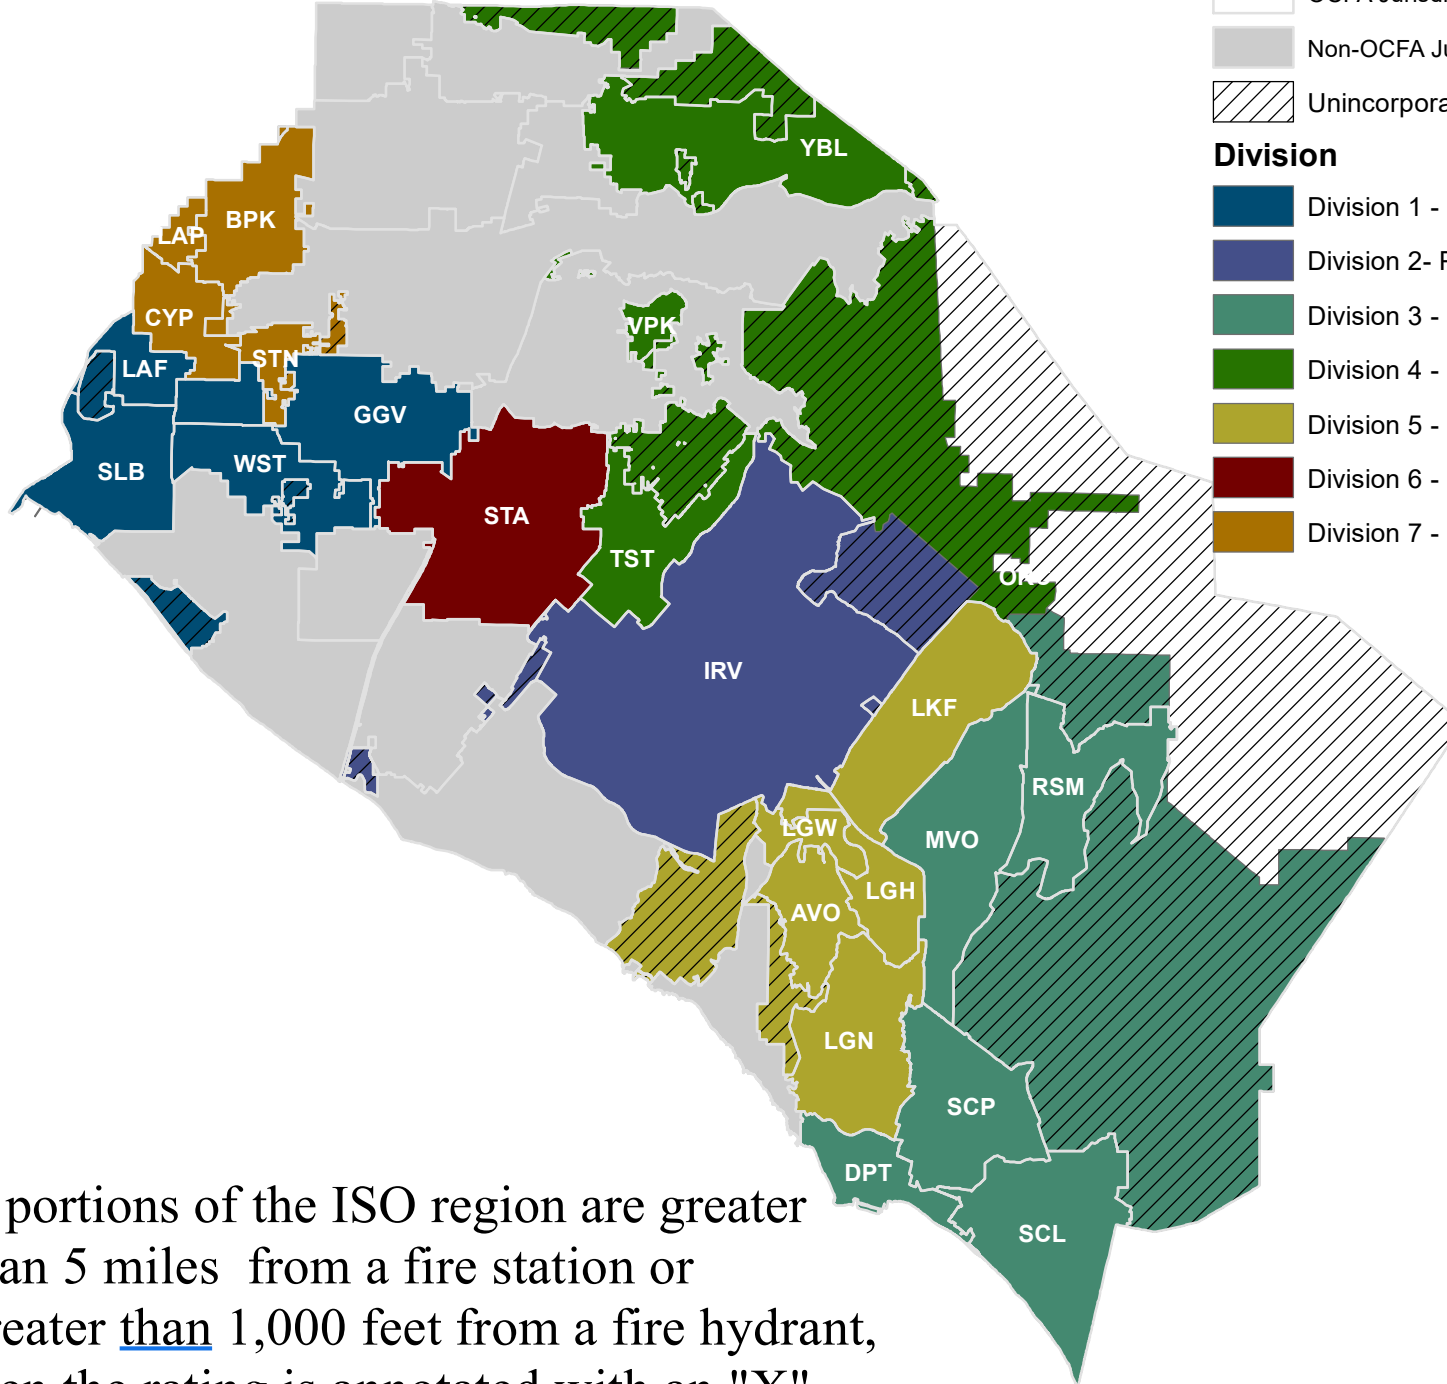

ISO RATING MAP

Legend

- OCFA Jurisdiction
- Non-OCFA Jurisdiction
- Unincorporated

Division

- Division 1 - PPC 02 (Effective 2021, Rev with GGV)
- Division 2- PPC 02/2X (Effective 10/01/22)
- Division 3 - PPC 03/3X (Effective 09/01/22)
- Division 4 - PPC 03/3X (Effective 09/01/22)
- Division 5 - PPC 02/2X (Effective 09/01/22)
- Division 6 - PPC 01 (Effective 09/01/222)
- Division 7 - PPC 02 (Effective (09/01/22)

If portions of the ISO region are greater than 5 miles from a fire station or greater than 1,000 feet from a fire hydrant, then the rating is annotated with an "X".

[Find ISO Rating
By Address](#)