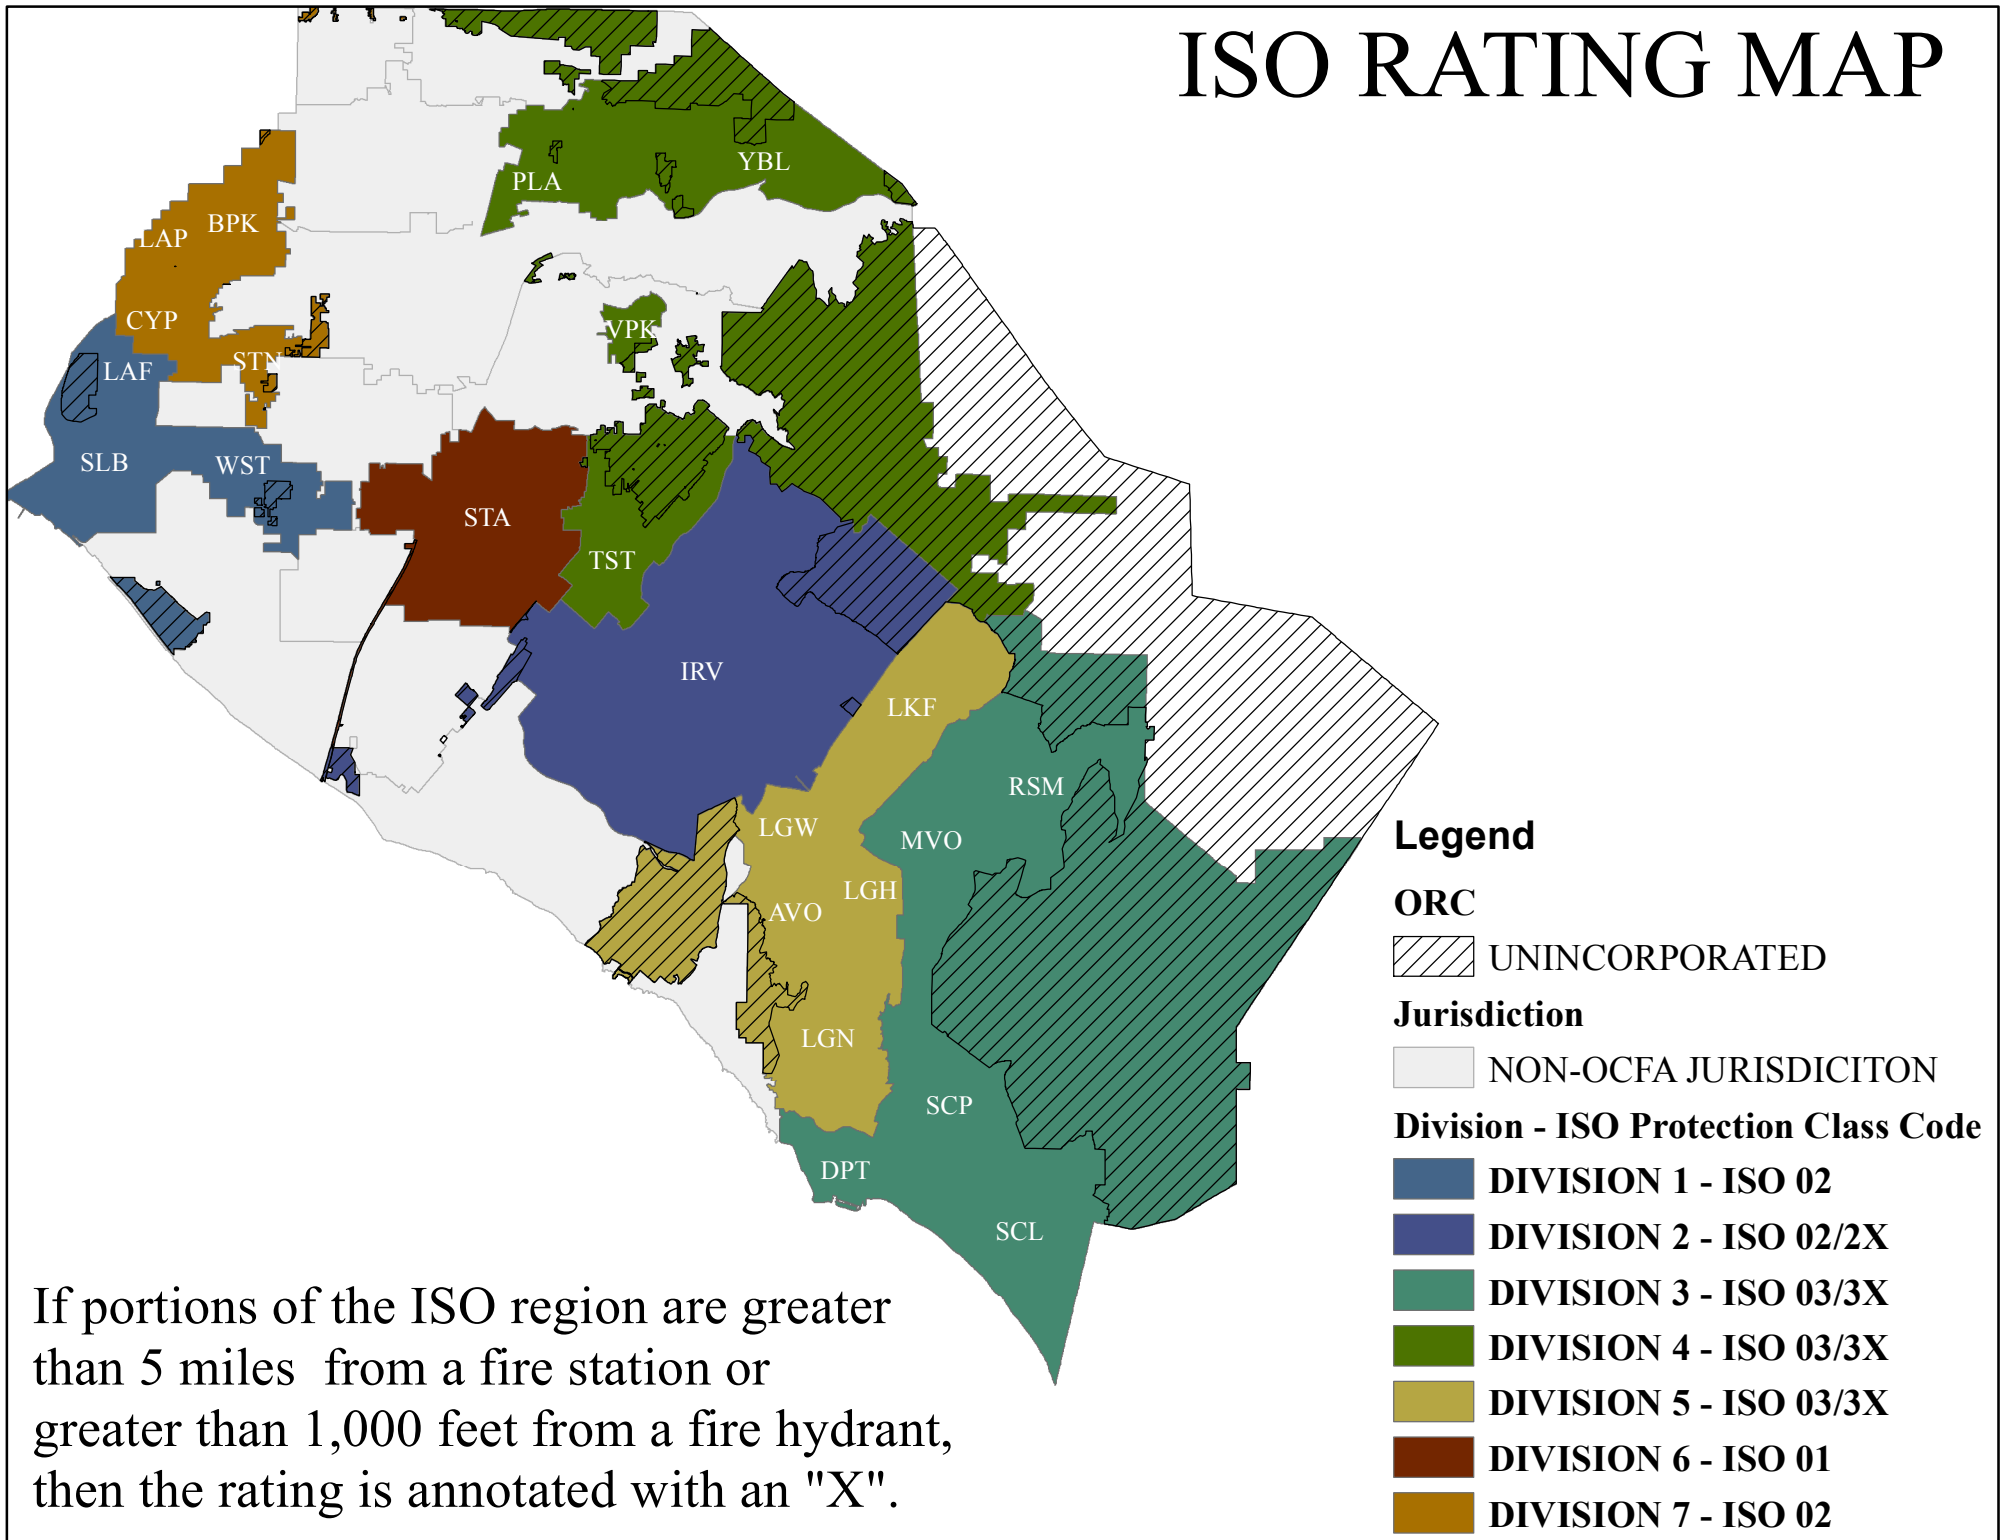

ISO RATING MAP

If portions of the ISO region are greater than 5 miles from a fire station or greater than 1,000 feet from a fire hydrant, then the rating is annotated with an "X".